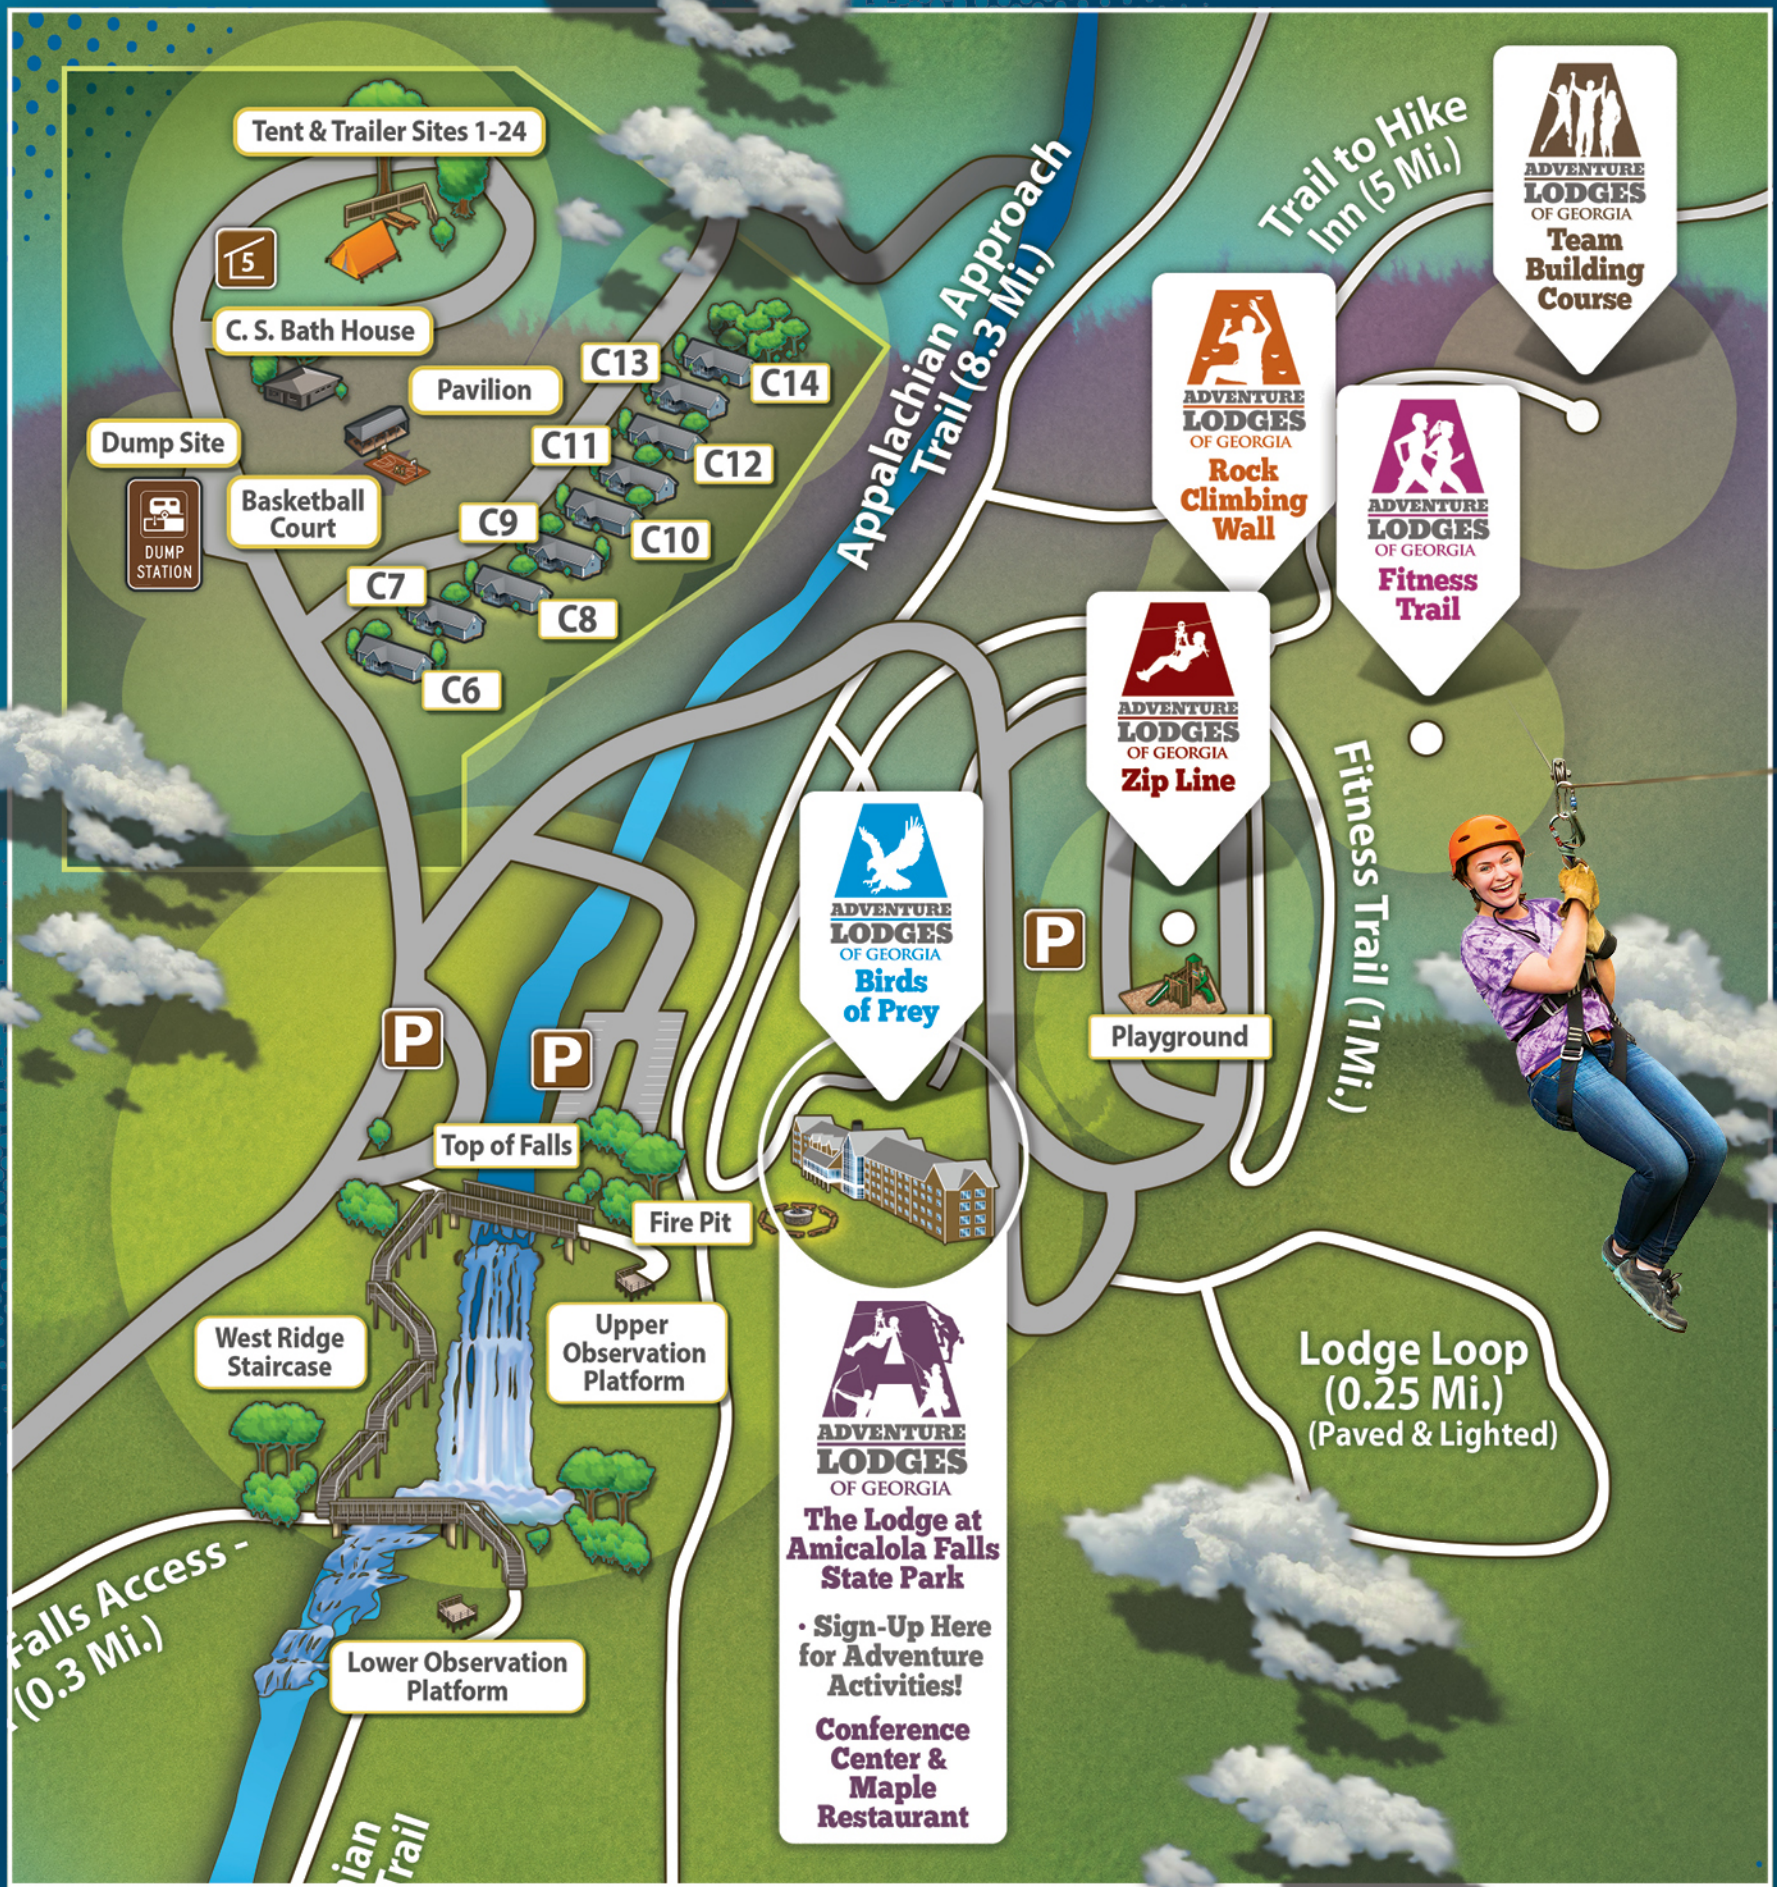

(MAPS ARE NOT TO SCALE)

ADVENTURE LODGES OF GEORGIA
AMICALOLA FALLS STATE PARK
 DAWSONVILLE · GEORGIA

Be sure to visit our sister lodge at Unicoi State Park in Helen, GA.

Begin your adventure today!
(800) 573-9656
GaAdventureLodge.com

52

(MAPS ARE NOT TO SCALE)

So many ways to play

at Amicalola Falls State Park Adventure Lodge.

**ADVENTURE
LODGES**
OF GEORGIA
AMICALOLA FALLS
STATE PARK
DAWSONVILLE • GEORGIA

In the North Georgia Mountains, you can take a walk on the wild side! Nature and adrenaline collide as you test your skills and bravery with the Fitness Trail, Rock Climbing Wall, GoPro Park, 3-D Archery Range, and the Survivalist Camp.

Where to Register:

You can sign up for Adventure Activities at the Visitor Center or The Lodge.

Begin your adventure today!
(800) 573-9656 • GaAdventureLodge.com
418 Amicalola Falls Lodge Rd., Dawsonville, GA 30534