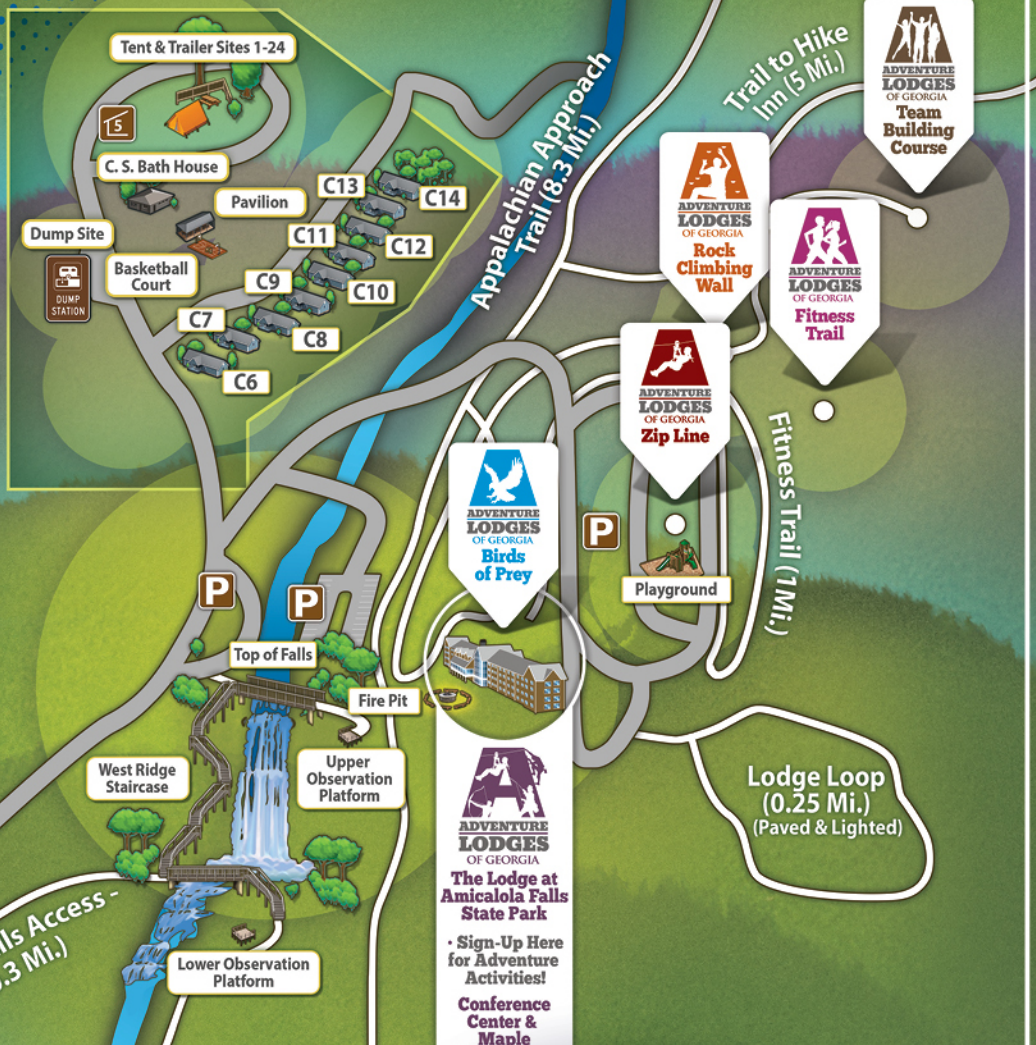

(MAPS ARE NOT TO SCALE)

ADVENTURE LODGES OF GEORGIA
AMICALOLA FALLS STATE PARK
 DAWSONVILLE · GEORGIA

Be sure to visit our sister lodge at Unicoi State Park in Helen, GA.

Begin your adventure today!
(800) 573-9656
GaAdventureLodge.com

52

(MAPS ARE NOT TO SCALE)

So many ways to play

at Amicalola Falls State Park Adventure Lodge.

**ADVENTURE
LODGES**
OF GEORGIA
AMICALOLA FALLS
STATE PARK
DAWSONVILLE • GEORGIA

In the North Georgia Mountains, you can take a walk on the wild side! Nature and adrenaline collide as you test your skills and bravery with the Fitness Trail, Rock Climbing Wall, GoPro Park, 3-D Archery Range, and the Survivalist Camp.

Where to Register:

You can sign up for Adventure Activities at the Visitor Center or The Lodge.

Begin your adventure today!
(800) 573-9656 • GaAdventureLodge.com
418 Amicalola Falls Lodge Rd., Dawsonville, GA 30534